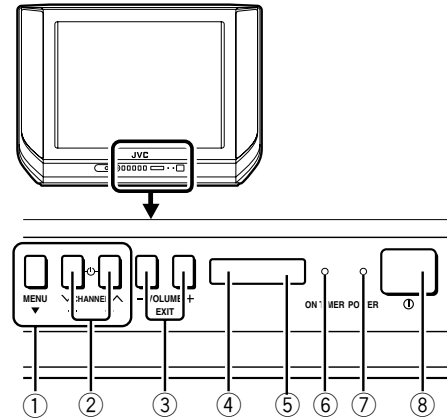

Locations

Locations of front panel buttons and lamps

①	MENU buttons	p.24
	• MENU button	
	• MENU -/+ buttons	
②	CHANNEL ∇/∧ buttons	p.13
③	VOLUME -/+ buttons	p.13
④	ECO sensor	
⑤	Remote control sensor	
⑥	ON TIMER lamp	p.21
⑦	POWER lamp	p.6,13
⑧	Main power button	p.6,13